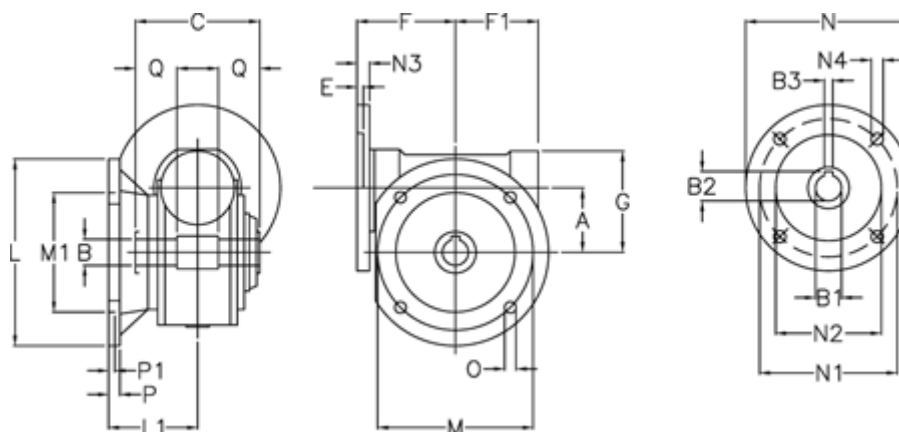

Data Sheet

Article number: 3902185010550

Description: Worm gear
VF 185-FC1-10-132B5, without lubrication

Measures

A = 185.4	F1 = 205	N2 = 230
B = 60 H7	G = 267	N3 = 16
B1 E7 = 38	L = 400	N4 = 13
B2 = 41.3	L1 = 155.5	O = 22
B3 H9 = 10	M = 350	P = 22
C = 190	M1 = 280	P1 = 13
E = 4	N = 300	Q = 65
F = 217	N1 = 265	